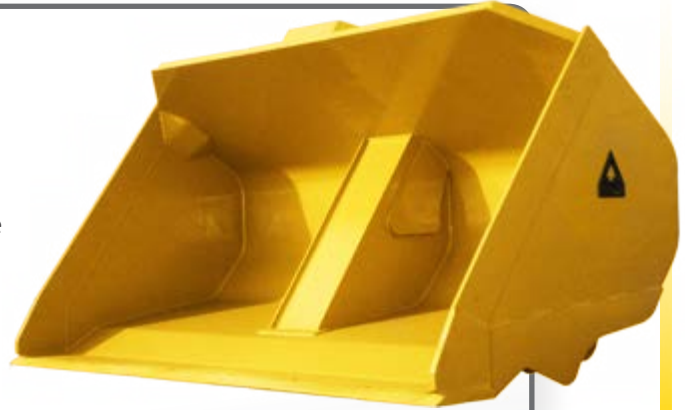

DYMAX WORK TOOLS

ROLLOUT BUCKET FOR WHEEL LOADERS

OVERVIEW

Dymax High Dump Roll Out Buckets are the solution to high dump clearance requirements, and are backed by the best service in the industry.

Especially popular for loading feed trucks at dairies, loading debris into tub grinders and working around landfill/transfer station applications, these high dump rollout buckets are made for wheel loaders and toolcarriers.

These buckets can be specially engineered to handle a variety of materials, making it the ideal tool for applications where material type, density and abrasiveness may vary, such as landfills and recycling centers.

Dymax High Dump Roll Out Buckets incorporate a single, vertically-mounted dump cylinder, which significantly improves the ratio of cylinder stroke to dump motion. It also reduces metal fatigue found on roll out buckets with floor pockets and two bottom-mounted dump cylinders.

FEATURES AND SPECIFICATIONS

- For wheel loaders and toolcarriers.
- Can be ordered for specific material types and special applications.
- Equipped with OEM or Dymax bolt-on cutting edges.
- Available in a variety of widths, and in capacities up to 12 cubic yards.
- Open bucket design for easy loading and rollout.
- Grapples are available if specified .
(capacity is reduced when using grapples)